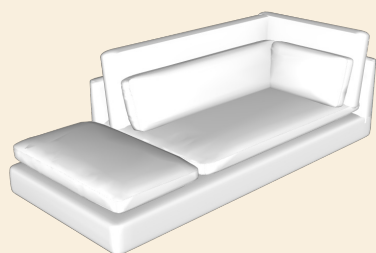

# Annabelle

Dimensions in cm

With lumbar cushions

LCH XL/XR  
175x123

LCH 80 X ZA  
175x103

LCH X ZA  
175x123

LCH 80 X L+R  
175x103

LCH X L+R  
175x123

OTT XL/XR  
135x110

OTM XL/XR  
220x110

Divan XL/XR  
220x123

LCH Curve XL/XR  
145x145

# Annabelle

Dimensions in cm

With lumbar cushions & hockers

OTM XL/XR Stretch  
245x110

Hocker  
65x100

Hocker  
65x110

Hocker  
100x100

Hocker  
110x100