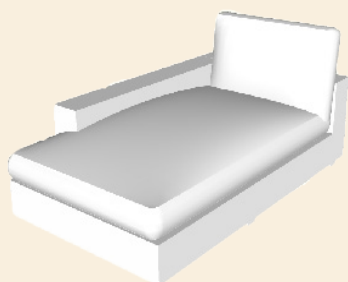

1.5: 146x100

2: 206x100  
2.5: 226x100  
3: 246x100

C100  
100x100

Open C100  
100x100

# Annabelle

Dimensions in cm

Without lumbar cushions

LCH80 L/R  
175x103

LCH L/R  
175x123

OTM L/R  
220x100

Divan L/R  
220x123

OTT L/R  
135x100

LCH Curve L/R  
145x145

OTM L/R Stretch  
245x100

TT  
35x100

TT L/R  
35x100

# Annabelle

Dimensions in cm

With lumbar cushions

EX80: 80x110  
EX90: 90x110  
EX100: 100x110

2XZA: 160x110  
2.5XZA: 180x110  
3XZA: 200x110

ELX/ERX 80: 103x110  
ELX/ERX 90: 113x110  
ELX /ERX 100: 123x110