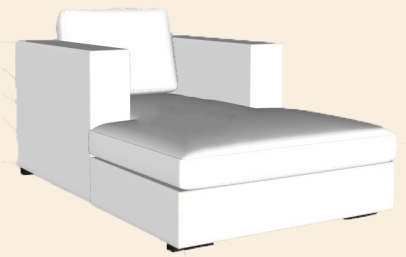

Michelle

Dimensions in cm

AL60AR : 120x100
AL70AR : 130x100
AL80AR : 140x100

AL90AR : 150x100
AL100AR : 160x100
AL110AR : 170x100

AL120AR : 180x100
AL140AR : 200x100
AL160AR : 220x100

AL180AR : 240x100
AL200AR : 260x100
AL220AR : 280x100

C
100x100

LCH1 L/R
105x175

LCH2 L/R
125x175

OTT L/R
220x100

OTK L/R
140x100

Michelle

Dimensions in cm

Divan1 L/R
105x175

Divan2 L/R
125x175

LCH1.5 L/R
125x175

Hocker
60x80

Hocker
70x90

Hocker
60x100

Hocker
80x100

Hocker
100x110