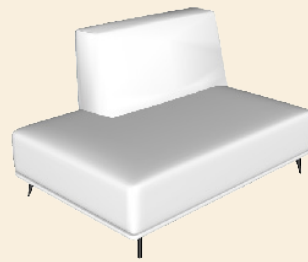

AL80AR: 130x100  
AL90AR: 140x100  
AL100AR: 150x100

AL160AR: 210x100  
AL180AR: 230x100  
AL200AR: 250x100

# Sophie II

Dimensions in cm

LCH1 L/R  
175x105

LCH2 L/R  
175x125

OTM L/R  
220x100

TRM L/R  
145x100

C100  
100x100

# Sophie II

Dimensions in cm

Hockers

Hocker  
65x100

Hocker  
100x100